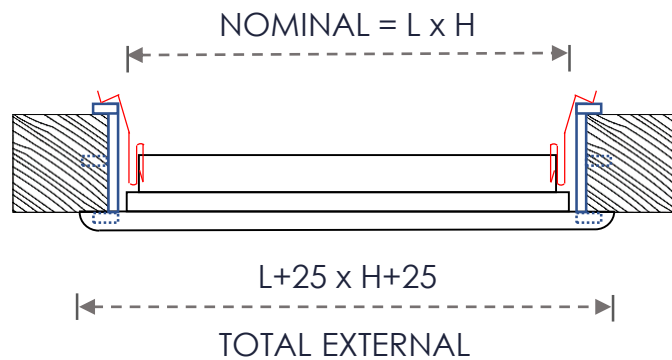

CHIMNEY / FIREPLACE GRILLES SERIE VCH

DIMENSIONS

VCHR (without flow regulation)

VCHRC (with flow regulation)

Hole Dimensions = Nomonal Dimensions

Flat grille 200 mm long x 200 mm high, white color, with metal frame for embedding in brick partition walls and plasterboard.

CHIMNEY / FIREPLACE GRILLES SERIE VCH

FIXING SYSTEM

FIXING BY MEANS OF PRESSURE CLIPS

Once the mounting frame has been received, place the grille in the resulting recess and press until the grille is attached to the wall. The pressure that the clips exert on the mounting frame prevents the grille from slipping out of the mounting frame.

MEASUREMENTS (mm)

- LxH: 200 x 200 mm (standard)

FINISH

- LB: White lacquered (standard)

ORDER DESCRIPTION

Order example: VCHR 200x200 LB

- To order chimney / fireplace grille with deco-perforated steel sheet in white lacquered, rhombus perforated plate, 200x200mm, you should request: