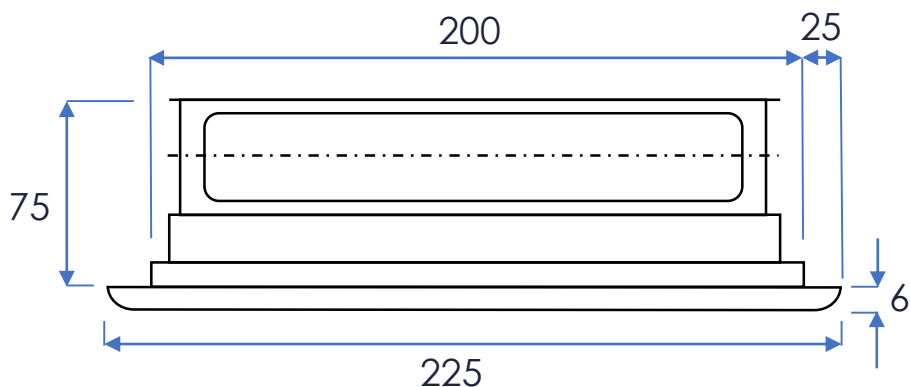

Aluminum grille with deco-perforated steel sheet in white lacquered crosses, 200x200mm for fireplaces. With or without flow regulation.

DESCRIPTION

This type of grilles with all components in aluminum and steel is a great choice for your fireplace, resistant to high temperatures. In addition, the models with regulation can regulate the air flow in a simple way.

CHIMNEY / FIREPLACE GRILLES SERIE VCH

DIMENSIONS

VCHR (without flow regulation)

VCHRC (with flow regulation)

Hole Dimensions = Nomonal Dimensions

Flat grille 200 mm long x 200 mm high, white color, with metal frame for embedding in brick partition walls and plasterboard.

MEASUREMENTS (mm)

- LxH: 200 x 200 mm (standard)

FINISH

- LB: White lacquered (standard)

ORDER DESCRIPTION

Order example: VCHR 200x200 LB

- To order chimney / fireplace grille with deco-perforated steel sheet in white lacquered, rhombus perforated plate, 200x200mm, you should request: