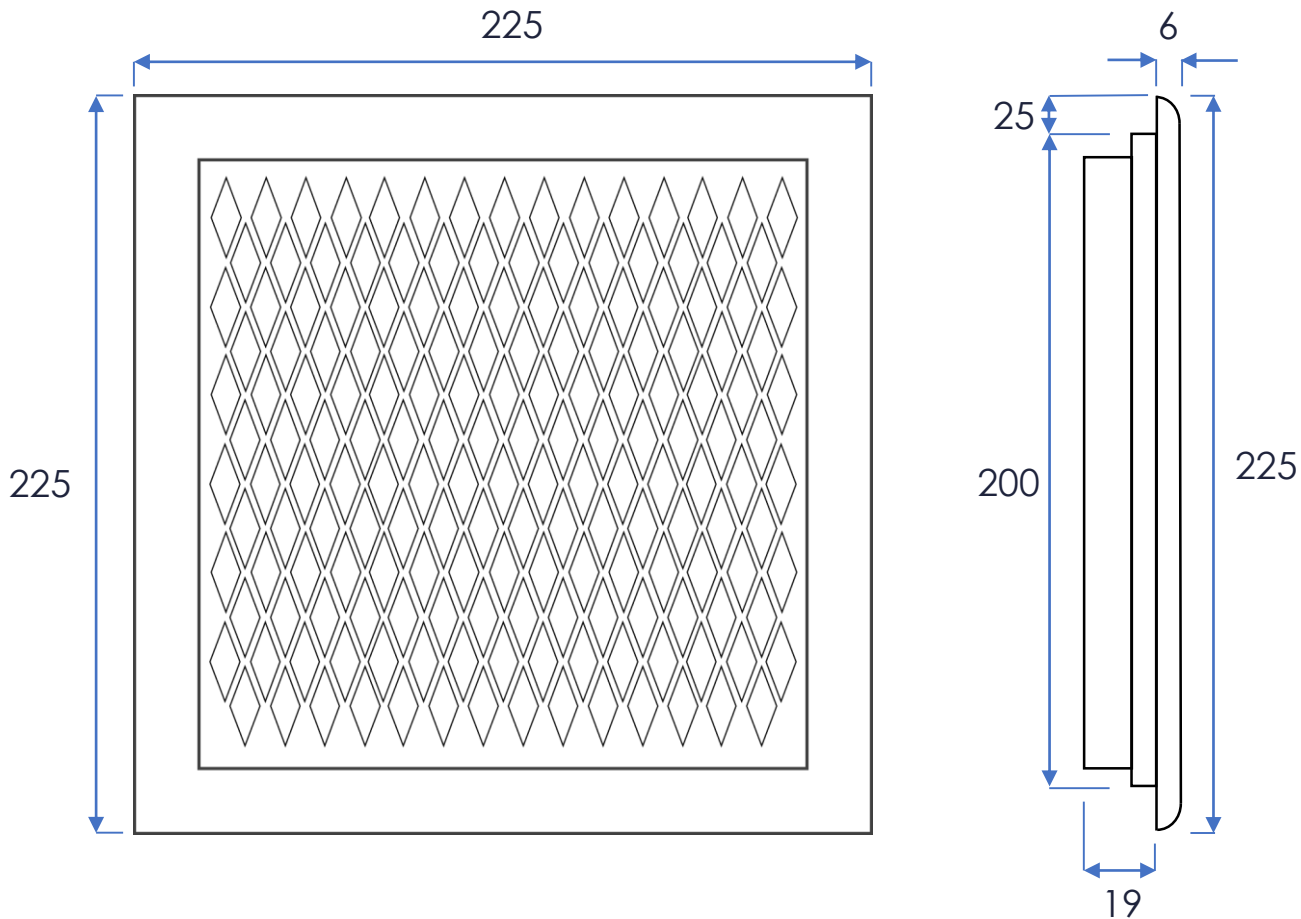

MODELS

VCHR 200x200 / VCHRC 200x200

Aluminum grille with deco-perforated steel sheet in white lacquered rhombus, 200x200mm for fireplaces. With or without flow regulation.

VCHL 200x200 / VCHLC 200x200

Aluminum grille with deco-perforated steel sheet in white lacquered lines, 200x200mm for fireplaces. With or without flow regulation.

Aluminum grille with deco-perforated steel sheet in white lacquered crosses, 200x200mm for fireplaces. With or without flow regulation.

DESCRIPTION

This type of grilles with all components in aluminum and steel is a great choice for your fireplace, resistant to high temperatures. In addition, the models with regulation can regulate the air flow in a simple way.

CHIMNEY / FIREPLACE GRILLES SERIE VCH

DIMENSIONS

VCHR (without flow regulation)

VCHRC (with flow regulation)

Hole Dimensions = Nomonal Dimensions

Flat grille 200 mm long x 200 mm high, white color, with metal frame for embedding in brick partition walls and plasterboard.

MEASUREMENTS (mm)

- LxH: 200 x 200 mm (standard)

FINISH

- LB: White lacquered (standard)

ORDER DESCRIPTION

Order example: VCHR 200x200 LB

- To order chimney / fireplace grille with deco-perforated steel sheet in white lacquered, rhombus perforated plate, 200x200mm, you should request: