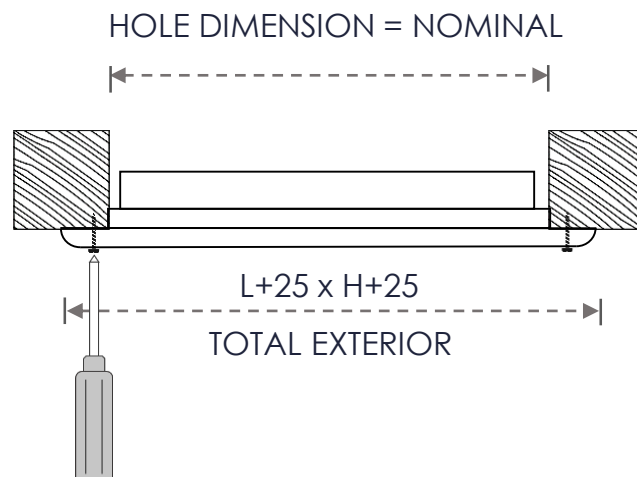

CHIMNEY / FIREPLACE GRILLES SERIE VCH

DIMENSIONS

VCHR (without flow regulation)

VCHRC (with flow regulation)

Hole Dimensions = Nomonal Dimensions

Flat grille 200 mm long x 200 mm high, white color, with metal frame for embedding in brick partition walls and plasterboard.

CHIMNEY / FIREPLACE GRILLES SERIE VCH

FIXING SYSTEM

FIXING BY MEANS OF PRESSURE CLIPS

Once the mounting frame has been received, place the grille in the resulting recess and press until the grille is attached to the wall. The pressure that the clips exert on the mounting frame prevents the grille from slipping out of the mounting frame.

SCREW FIXING

The grille is supplied with countersunk holes. Screws not included.

CHIMNEY / FIREPLACE GRILLES SERIE VCH

DESCRIPCIÓN GRÁFICA

SERIE

- VCH: Chimney / Fireplace deco-perforated grille.

MODEL

- VCHR: Chimney / Fireplace deco-perforated grille, rhombus plate.

MEASUREMENTS (mm)

- LxH: 200 x 200 mm (standard)

FINISH

- LB: White lacquered (standard)

ORDER DESCRIPTION

Order example: VCHR 200x200 LB

- To order chimney / fireplace grille with deco-perforated steel sheet in white lacquered, rhombus perforated plate, 200x200mm, you should request: