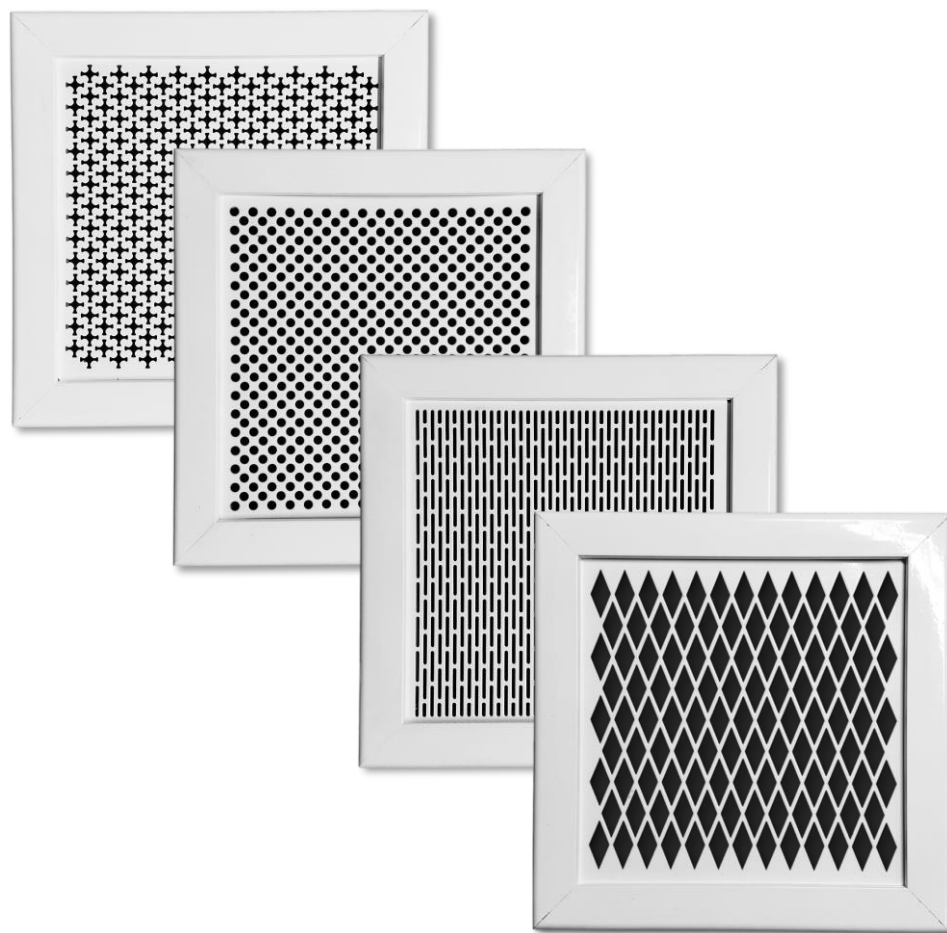

MODELS

VCHR 200x200 / VCHRC 200x200

Aluminum grille with deco-perforated steel sheet in white lacquered rhombus, 200x200mm for fireplaces. With or without flow regulation.

VCHL 200x200 / VCHLC 200x200

Aluminum grille with deco-perforated steel sheet in white lacquered lines, 200x200mm for fireplaces. With or without flow regulation.

CHIMNEY / FIREPLACE GRILLES SERIE VCH

VCHP 200x200 / VCHPC 200x200

Aluminum grille with deco-perforated steel sheet in white lacquered dots, 200x200mm for fireplaces. With or without flow regulation.

VCHC 200x200 / VCHRCC 200x200

Aluminum grille with deco-perforated steel sheet in white lacquered crosses, 200x200mm for fireplaces. With or without flow regulation.

DESCRIPTION

This type of grilles with all components in aluminum and steel is a great choice for your fireplace, resistant to high temperatures. In addition, the models with regulation can regulate the air flow in a simple way.

Order	Description
Grille VCHR200x200 – LB	Chimney / fireplace grille with deco-perforated steel sheet in white lacquered, rhombus perforated plate, 200x200mm.

Order example: VCHLC 200x200 LB

- To order chimney / fireplace grille with deco-perforated steel sheet in white lacquered, line perforated plate, 200x200mm, with flow regulation, you should request: