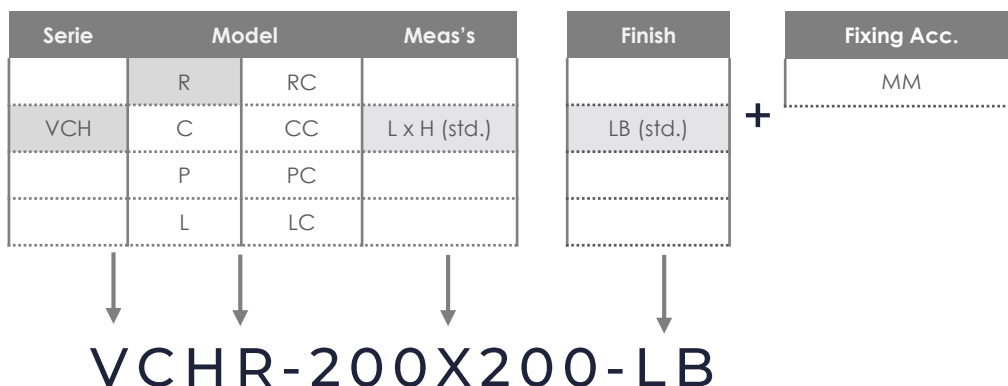

CHIMNEY / FIREPLACE GRILLES SERIE VCH

DIMENSIONS

VCHR (without flow regulation)

VCHRC (with flow regulation)

Hole Dimensions = Nomonal Dimensions

Flat grille 200 mm long x 200 mm high, white color, with metal frame for embedding in brick partition walls and plasterboard.

CHIMNEY / FIREPLACE GRILLES SERIE VCH

FIXING SYSTEM

FIXING BY MEANS OF PRESSURE CLIPS

Once the mounting frame has been received, place the grille in the resulting recess and press until the grille is attached to the wall. The pressure that the clips exert on the mounting frame prevents the grille from slipping out of the mounting frame.

SCREW FIXING

The grille is supplied with countersunk holes. Screws not included.

CHIMNEY / FIREPLACE GRILLES SERIE VCH

DESCRIPCIÓN GRÁFICA

SERIE

- VCH: Chimney / Fireplace deco-perforated grille.

MODEL

- VCHR: Chimney / Fireplace deco-perforated grille, rhombus plate.

MEASUREMENTS (mm)

- LxH: 200 x 200 mm (standard)

FINISH

- LB: White lacquered (standard)

ORDER DESCRIPTION

Order example: VCHR 200x200 LB

- To order chimney / fireplace grille with deco-perforated steel sheet in white lacquered, rhombus perforated plate, 200x200mm, you should request: